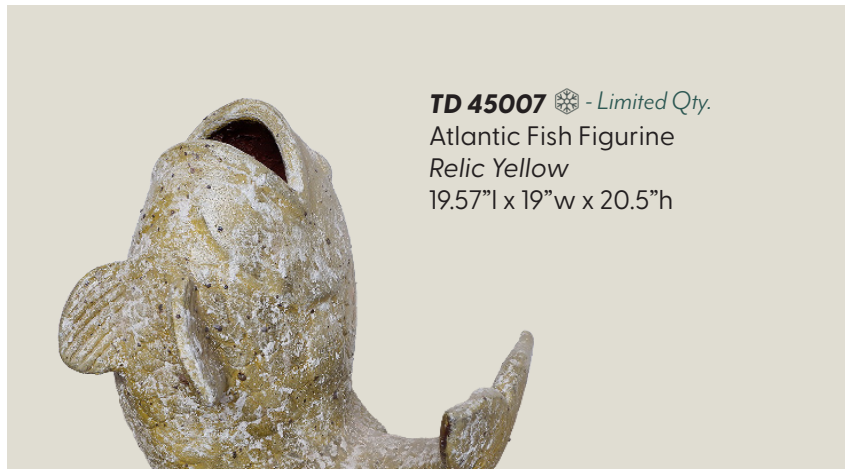

TD 45007 - Limited Qty.
Atlantic Fish Figurine
Relic Yellow
19.57"l x 19"w x 20.5"h