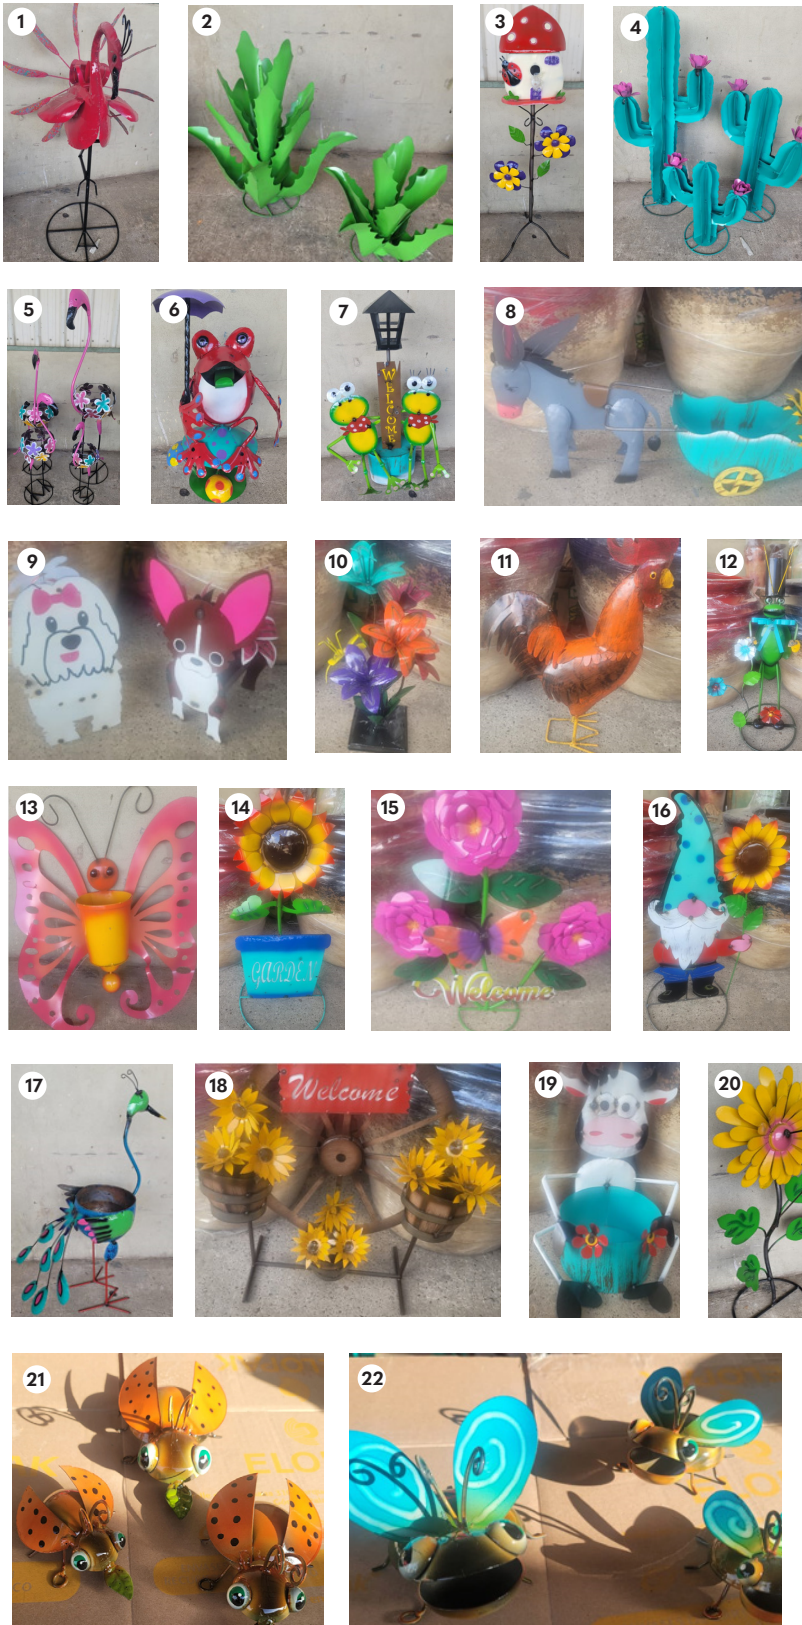

Separate Freight rate applies

ITEM

- 1 Flamingo Spinner
- 2 Set Agave
- 3 Mushroom Birdhouse
- 4 S/3 Arizona Cactus
- 5 S/4 Flamingos
- 6 Frog on Mushroom
- 7 Frog w/Lantern
- 8 Donkey w/Cart
- 9 Dog Planter
- 10 Lily Cluster
- 11 Rooster
- 12 Cricket
- 13 Butterfly Basket
- 14 Garden w/Sunflower
- 15 Welcome w/Flowers
- 16 Gnome w/Sunflower
- 17 Peacock Planter
- 18 Wagonwheel w/Sunflowers
- 19 Cow Planter
- 20 Flower w/Hummingbird
- 21 S/3 Ladybug
- 22 Set of Bee